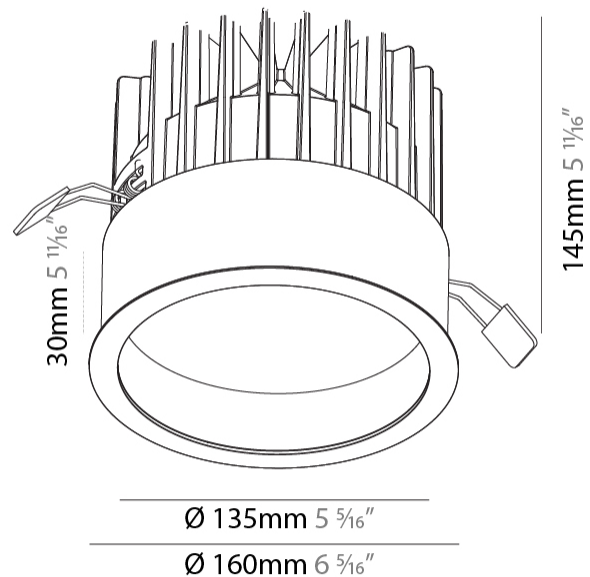

GENERAL

Series: Oiko
Subseries: Oiko Comfort
Brand: Prolight
Division: Architectural
Mounting Type: Recessed
Mounting Location: Ceiling
Subcategory: Downlight

PHYSICAL

Shape: Round
Diameter (mm): 160
Diameter (in): 6 5/16
Height (mm): 145
Height (in): 5 11/16
Ceiling Thickness (mm): 10 / 12.5 / 15
Ceiling Thickness (in): 3/8 or 1/2 or 9/16
Min. Recessing Depth (mm): 150
Min. Recessing Depth (in): 5 7/8
Light Distribution: Downlight
Weight (kg): 1.224
Weight (lbs): 2.7
Fixture Finish: SSR / BKV / CWI / CRY / HAB / UFT / ITA / RUA / FTG / MYG / LOD / PUS / FRO / FUP / KIA / POP / BLS / SPG / MEY / GOH / GUM / CHC / COM / ABZ / JAG / OBR / MOS / ROR
Fixture Material: Aluminum Die Cast
Cut-out Measurements: D. - 155mm / 6 1/8"

ELECTRICAL

Lamp Type: LED (Zhaga Standard)
Input Wattage (W): 37.4
Total Output Wattage (W): 33.6 / 34.1
Dimming: Tri-Mode (Non-Dimming and Phase Dimming (120Vac only) and 0-10V Dimming)
Driver Included: No
Driver Location: Recessed Housing
Driver Type: Constant Current - Universal
Housing: See components
Input Voltage (V): 120 - 277
Constant Current (MA): 900

LED

Number of LEDs: 1
Color Temperature (°K): 3000 / 3500 / 4000
Max. Delivered Lumen (lm): 2940 / 3061 / 3123
CRI: >90 CRI
Lamp Life (hrs): 50000

OPTICAL

Reflector: 17 / 30 / 50

RATINGS AND CERTIFICATIONS

Certified By: Certified for North American Standards
IP rating: IP20